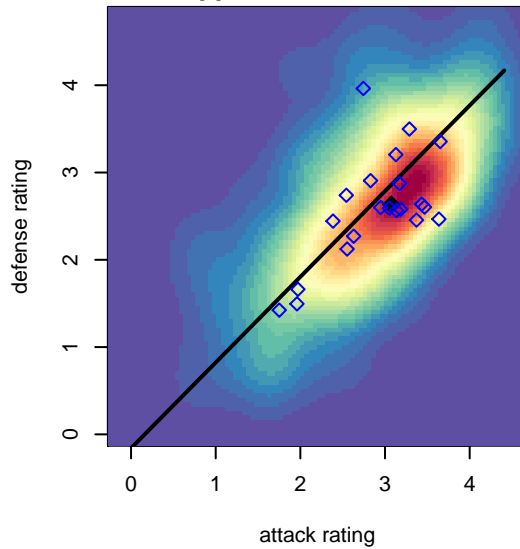

**attack and defense rating
relative to others at age
and all opponents in last 13 months**