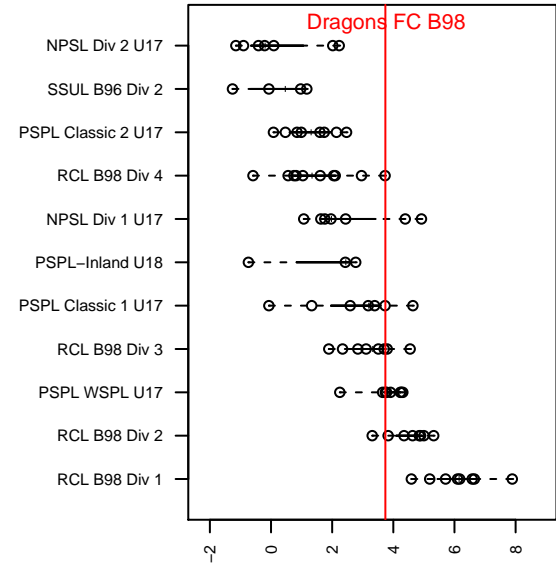

**attack and defense rating
relative to others at age
and all opponents in last 13 months**